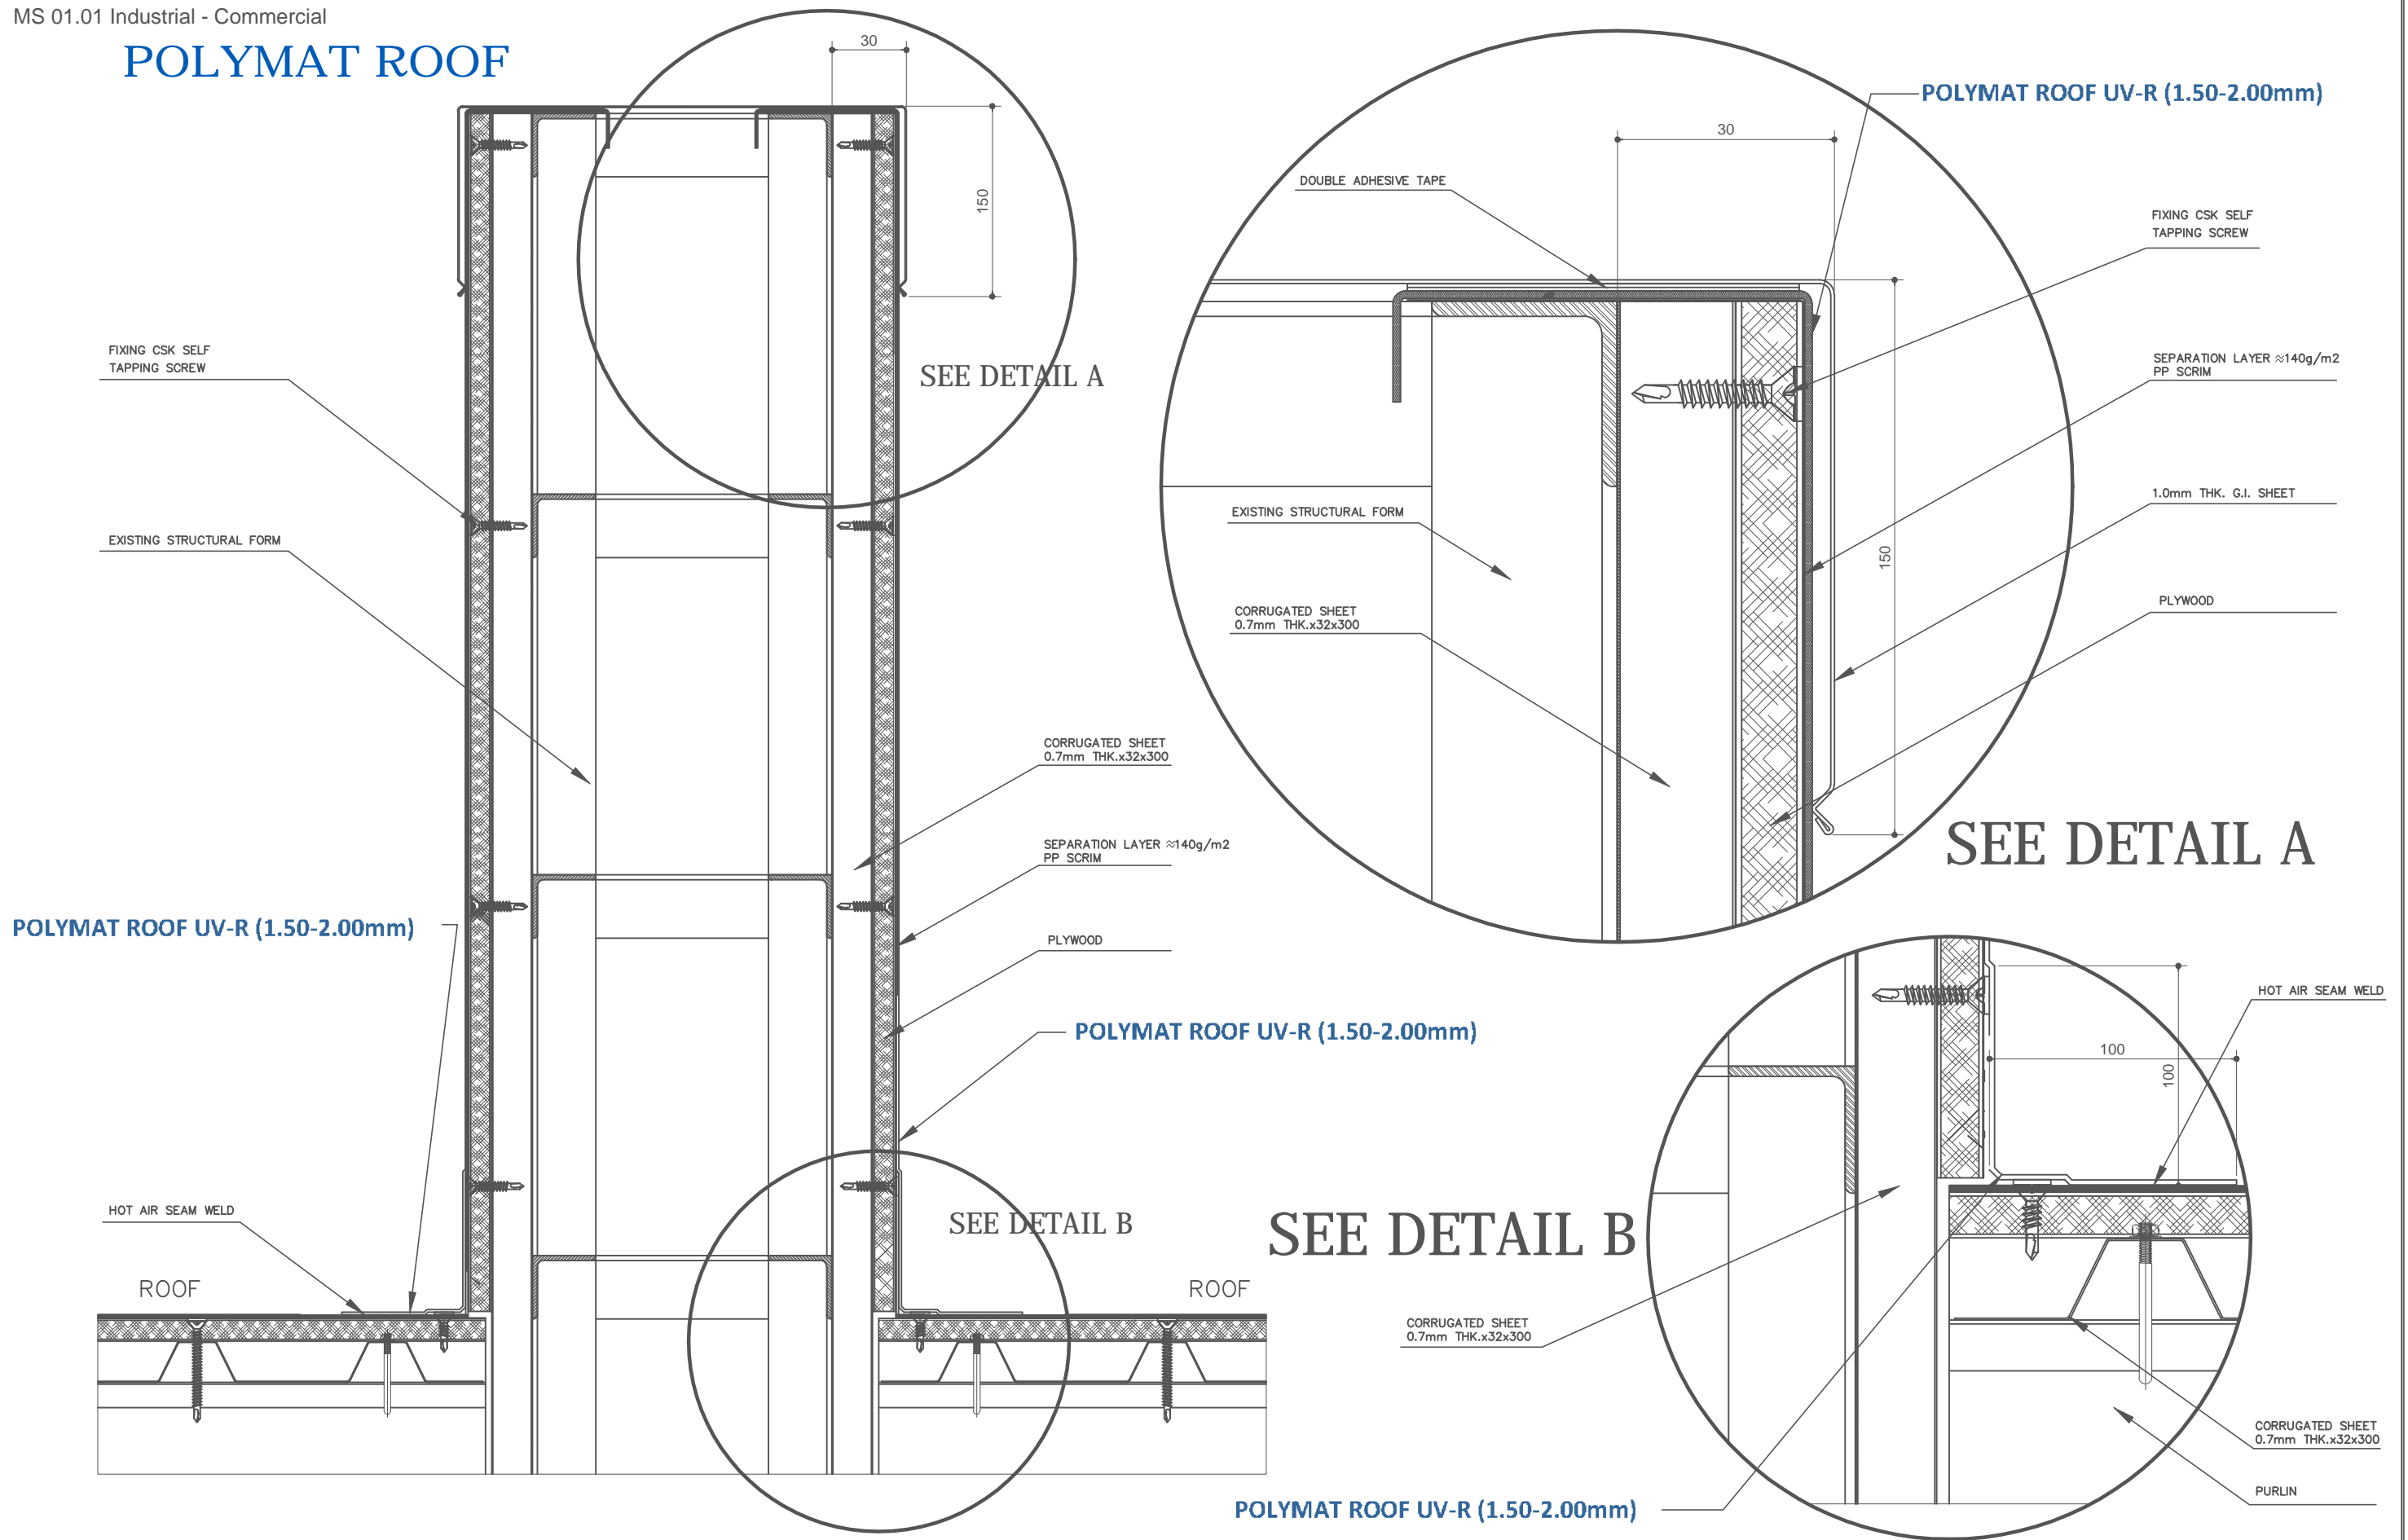

POLYMAT ROOF

BITUMAT COMPANY LIMITED
P.O. Box 7487, Dammam 31462, Kingdom of Saudi Arabia
Tel. No. (+966-13) 8121210 / 8121213
Fax No. (+966-13) 8121190
Google Earth Address: 2608 34327-6935
Website: www.bitumat.com

THIS DRAWING IS FOR ILLUSTRATIVE PURPOSES ONLY OF PROFILES SHOWN IN OUR OFFICIAL CATALOGUE. ALL PROFILES MUST BE VERIFIED AND APPROVED BY THE AUTHORIZED REPRESENTATIVE OF BITUMAT BEFORE ANY ACTION IS TAKEN.

DRAWING TITLE	REMARKS
POLYMAT PVC - SINGLE PLY ROOF REFURBISHMENT: CORRUGATED METAL DECK (Single Skin or SW-Panel)	
SHEET CONTENTS: EXPOSED ROOFING DETAILS	

REVISION	DRAWN BY :	DWG. No.
0.0	CHECKED BY :	MS.01.01-07
DATE :	DATE :	
	REF. NO.